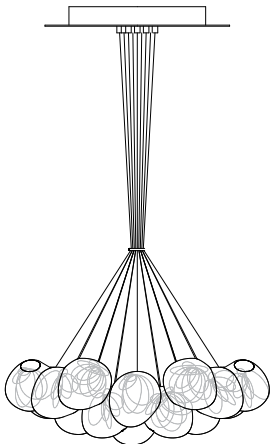

118.3 cluster, adjustable length

118.19 cluster, non-adjustable length

Adjustable Length

Each pendant comes standard with 3m of coaxial cable. Upcharge applies for lengths over 3m. Cable length can be adjusted on site. White, black or brushed nickel canopy included.