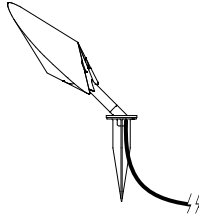

Ground

Ground is designed to be mounted on the ground to illuminate outdoor areas and pathways.

LED lamps and power supplies. Dimming type to be specified at time of order.

Install power supplies remotely in a close, accessible, water tight and hidden location for ease of long term maintenance.

Recommended retail prices in EURO excluding VAT and brokerage fees.

Shipping costs not included, please refer to your region shipping price list for reference.

US patent # D754,911
EU patent #002672774 - 0001 to 0012

Made in Vancouver, Canada

16 ground

Armature

16g	Ground	Single pendant	€850

Options

16g	Colour pendants (per pendant) - grey 1, grey 2, white 1 or white 2	Included (please specify)