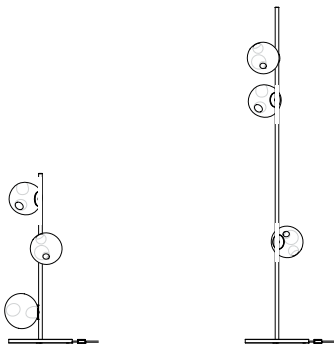

Stem-Floor

Stem floor lamps come in an unlacquered brushed brass or black powder coated finish.

LED lamps and power cord are included. Dimmable with build-in dial control.

Recommended retail prices in EURO excluding VAT and brokerage fees.

Shipping costs not included, please refer to your region shipping price list for reference.

28
US Patent # D687,740
EU Patent # 001695834-001 to 004

38V
EU Patent # 002071019-001

57
US Patent # D796 732
EU Patent # 002268581-0001 to 0006

73
US Patent # D762,323 S
EU Patent # 002633230-0001 - 0003

84/84V
US Patent Pending
EU Patent # 003611144-0001 to 0004

118
Worldwide patents pending.

Made in Vancouver, Canada

28.3 floor, 0.9m height

28.3 floor, 1.8m height

Floor

28.3	Floor	Three clear pendant floor light, 0.9m height with Ø350mm round base	€3,600
28.3	Floor	Three clear pendant floor light, 1.8m height with Ø350mm round base	€3,600
28.6	Floor	Six clear pendant floor light, 1.8m height with Ø350mm round base	€7,200
38.3V	Floor	Three clear pendant floor light, 0.9m height with Ø350mm round base	€4,500
38.3V	Floor	Three clear pendant floor light, 1.8m height with Ø350mm round base	€4,500
38.6V	Floor	Six clear pendant floor light, 1.8m height with Ø350mm round base	€9,000
57.3	Floor	Three grey or white opaline pendant floor light, 0.9m height with Ø350mm round base	€3,840
57.3	Floor	Three grey or white opaline pendant floor light, 1.8m height with Ø350mm round base	€3,840
57.6	Floor	Six grey or white opaline pendant floor light, 1.8m height with Ø350mm round base	€7,680
73.3	Floor	Three clear pendant floor light, 0.9m height with Ø350mm round base	€3,840
73.3	Floor	Three clear pendant floor light, 1.8m height with Ø350mm round base	€3,840
73.6	Floor	Six clear pendant floor light, 1.8m height with Ø350mm round base	€7,680
84.3 / 84.3V	Floor	Three pendant floor light, 0.9m height with Ø350mm round base	€3,840
84.3 / 84.3V	Floor	Three pendant floor light, 1.8m height with Ø350mm round base	€3,840
84.6 / 84.6V	Floor	Six pendant floor light, 1.8m height with Ø350mm round base	€7,680
118.3	Floor	Three clear pendant floor light, 0.9m height with Ø350mm round base	€4,440
118.3	Floor	Three clear pendant floor light, 1.8m height with Ø350mm round base	€4,440
118.6	Floor	Six clear pendant floor light, 1.8m height with Ø350mm round base	€8,880

Options

	Stem finish - unlacquered brass or black powder coated brass	Included (please specify)
	Plug types - Type A, 110V - Type C, 230V - Type G, 230V - Type I, 230V	Included (please specify)
28	Colour pendants (per pendant)	+€280
57	Colour pendants (per pendant) - grey or white opaline - light or dark mirror	Included (please specify) +€160
73	Grey pendants (per pendant) - grey 1, grey 2, grey 3	+€160