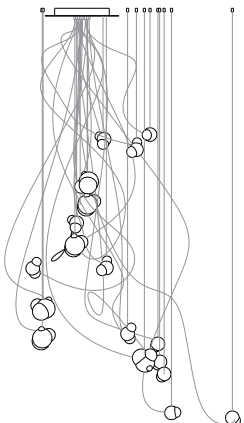

Made in Vancouver, Canada

57.7 sculptural cable, adjustable length

57.19 sculptural cable, non-adjustable length

Adjustable Length

Each pendant comes standard with 3.5m of coaxial cable. Upcharge applies for lengths over 3.5m. Cable length can be adjusted on site. White, black or brushed nickel canopy. 57.1mi & 57.1mo come with polyurethane canopy.