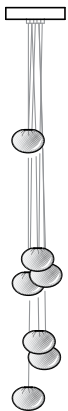

Made in Vancouver, Canada

84.7 cluster

84.7 cluster column

Adjustable Length

Each pendant comes standard with 3m of coaxial cable. Upcharge applies for lengths over 3m. Cable length can be adjusted on site. White, black or brushed nickel canopy included.