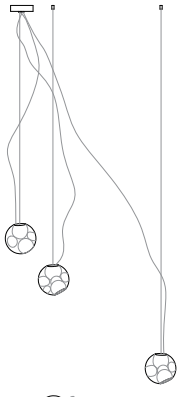

38Vc

38V series uses a copper suspension system in a cluster configuration.

Pendant anchor kit not included.

LED lamps and power supplies are included. Dimming type to be specified at time of order.

*38.1Vmc requires a new build/suspended ceiling with remote mounted power supplies.

Remote mounted power supplies recommended for ease of long term maintenance. Installation to be done by certified personnel to ensure code compliance.

Recommended retail prices in EURO excluding VAT and brokerage fees.

Shipping costs not included, please refer to your region shipping price list for reference.

EU Patent # 002071019-001

Made in Vancouver, Canada

38.3Vc suspension with anchor kit

Non-Adjustable Length

Longest and shortest lengths are determined by client, Bocci fabricates all lengths between these measurements. Specified shortest and longest lengths are from the underside of the canopy to the bottom of the pendant. There may be variance of ±50mm on specified shortest and longest lengths. Upcharge applies for lengths over 3m. 38.1Vc - 38.7Vc available in white or black canopy. 38.13Vc - 38.61Vc come in white powder coated canopy.

38.1Vc	Copper	Single clear pendant, Ø116mm x 7mm round canopy	€1,330
38.1Vc deep	Copper	Single clear pendant, Ø116mm x 40mm round canopy	€1,330
38.1Vmc*	Copper	Single clear pendant, Ø60mm round copper canopy	€1,330
38.3Vc	Copper	Three clear pendants, Ø203mm round canopy	€3,990
38.7Vc	Copper	Seven clear pendants, Ø203mm round canopy	€9,310
38.13Vc	Copper	Thirteen clear pendants, Ø400mm round canopy	€17,290
38.19Vc	Copper	Nineteen clear pendants, Ø501mm round canopy	€25,270
38.37Vc	Copper	Thirty-seven clear pendants, Ø600mm canopy	€49,210
38.61Vc	Copper	Sixty-one clear pendants, Ø707mm round canopy	€81,130

Options

38V	Lamp - LED	Included
	38.1Vc - 38.7Vc canopy finish - white or black	Included (please specify)
	Extra copper suspension lengths (per pendant) - per 3m increment, max. 9.9m	+€75
	Pendant anchor kit - white (per set)	+€135
	RAL colour canopy - 38.1V - 38.7V (up to 10 pieces, per colour) - 38.13V - 38.61V (per canopy, per colour)	+€1,400

Custom

38V	Minimum 9 pendants	See custom price list