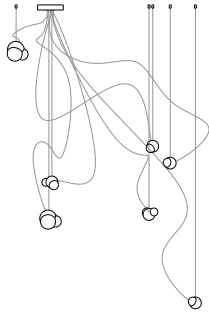

Made in Vancouver, Canada

57.7 sculptural cable, adjustable length

57.19 sculptural cable, non-adjustable length

Adjustable Length

Each pendant comes standard with 3.5m of coaxial cable. Upcharge applies for lengths over 3.5m. Cable length can be adjusted on site. White, black or brushed nickel canopy. 57.1mi & 57.1mo come with polyurethane canopy.