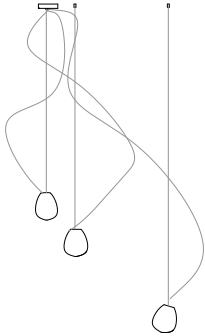

73V

73V series uses a flexible coaxial cable suspension system in a cluster configuration.

Pendant anchor kit included.

LED lamps and power supplies are included. Dimming type to be specified at time of order.

*73.1Vm/mi/mo require a new build/suspended ceiling with remote mounted power supplies.

73.13V - 73.61V come with jack ring.

Remote mounted power supplies recommended for ease of long term maintenance. Installation to be done by certified personnel to ensure code compliance.

Recommended retail prices in EURO excluding VAT and brokerage fees.

Shipping costs not included, please refer to your region shipping price list for reference.

US Patent # D946,197
EU Patent # 0068365441-0001-0004

Made in Vancouver, Canada

73.3V sculptural cable , adjustable length