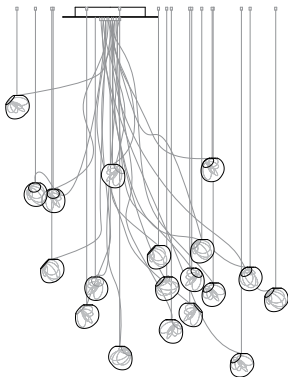

118.3 sculptural cable, adjustable length

118.19 sculptural cable, non-adjustable length

Adjustable Length

Each pendant comes standard with 3.5m of coaxial cable. Upcharge applies for lengths over 3.5m. Cable length can be adjusted on site. White, black or brushed nickel canopy. 118.1mi & 118.1mo come with polyurethane canopy.