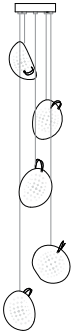

76

76 series uses a coaxial cable suspension system in a random configuration.

LED lamps and power supplies are included. Dimming type to be specified at time of order.

*76.1m/mi/mo require a new build/suspended ceiling with remote mounted power supplies.

Remote mounted power supplies recommended for ease of long term maintenance. Installation to be done by certified personnel to ensure code compliance.

Recommended retail prices in EURO excluding VAT and brokerage fees.

Shipping costs not included, please refer to your region shipping price list for reference.

US Patent # D817,524 S
EU Patent # 002840975-0004-0007

Made in Vancouver, Canada

76.3 random, adjustable length