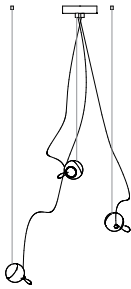

74

74 series uses a flexible coaxial cable suspension system in a cluster configuration.

Pendant anchor kit included.

Lamps and power supplies are included. Dimming type to be specified at time of order.

*74.1m/mi/mo require a new build/suspended ceiling with remote mounted power supplies.

74.13 - 74.37 come with jack ring.

Remote mounted power supplies recommended for ease of long term maintenance. Installation to be done by certified personnel to ensure code compliance.

Recommended retail prices in EURO excluding VAT and brokerage fees.

Shipping costs not included, please refer to your region shipping price list for reference.

Worldwide patents pending.

Made in Vancouver, Canada

74.3 sculptural cable, adjustable length