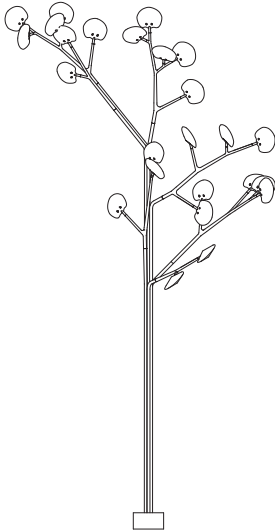

Made in Vancouver, Canada

16.25 tree

Tree

On site composition required. Anchored base with snap fit branches. Please see specification for details.

16.5	Tree	1m tall with 2 branches, 5 pendants, and Ø201mm stainless steel base	€8,250
16.6	Tree	1.3m tall with 2 branches, 6 pendants, and Ø201mm stainless steel base	€9,900
16.7	Tree	1.3m tall with 2 branches, 7 pendants, and Ø201mm stainless steel base	€11,550
16.8	Tree	1.1m tall with 2 branches, 8 pendants, and Ø201mm stainless steel base	€13,200
16.9	Tree	1.3m tall with 2 branches, 9 pendants, and Ø201mm stainless steel base	€14,850
16.10	Tree	2.8m tall with 3 branches, 10 pendants, and Ø150mm stainless steel base	€16,800
16.15	Tree	3.5m tall with 3 branches, 15 pendants, and Ø150mm stainless steel base	€25,200
16.20	Tree	3.5m tall with 7 branches, 20 pendants, and Ø250mm stainless steel base	€33,600
16.25	Tree	4.7m tall with 7 branches, 25 pendants, and Ø250mm stainless steel base	€42,000
16.35	Tree	7.1m tall with 7 branches, 35 pendants, and Ø250mm stainless steel base	€58,800
16.40	Tree	7.1m tall with 7 branches, 40 pendants, and Ø250mm stainless steel base	€67,200
73.10	Tree	2.8m tall with 3 branches, 10 clear pendants, and Ø150mm stainless steel base	€15,300
73.15	Tree	3.5m tall with 3 branches, 15 clear pendants, and Ø150mm stainless steel base	€22,950
73.20	Tree	3.5m tall with 7 branches, 20 clear pendants, and Ø250mm stainless steel base	€30,600
73.25	Tree	4.7m tall with 7 branches, 25 clear pendants, and Ø250mm stainless steel base	€38,250
73.35	Tree	7.1m tall with 7 branches, 35 clear pendants, and Ø250mm stainless steel base	€53,550
73.40	Tree	7.1m tall with 7 branches, 40 clear pendants, and Ø250mm stainless steel base	€61,200