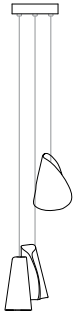

14.1 **	Random	Single clear pendant, Ø116mm x 7mm round canopy	€450
14.1 deep	Random	Single clear pendant, Ø116mm x 40mm round canopy	€450
14.1m*	Random	Single clear pendant, Ø30mm round canopy	€450
14.1mi*	Random	Single clear pendant, Ø88mm round canopy	€450
14.1mo*	Random	Single clear pendant, Ø38mm round canopy	€450
14.3	Random	Three clear pendants, Ø152mm round canopy	€1,350
14.5	Random	Five clear pendants, Ø203mm round canopy	€2,250
14.7	Random	Seven clear pendants, Ø203mm round canopy	€3,150
14.9	Linear	Nine clear pendants, 1200 x 224mm rectangular canopy	€5,265

Non-Adjustable Length

Longest and shortest lengths are determined by client, Bocci fabricates all lengths between these measurements. Specified shortest and longest lengths are from the underside of the canopy to the underside of the pendant. There may be variance of ±50mm on specified shortest and longest lengths. Upcharge applies for cable lengths over 3m. White powder coated canopy included.

21.3 random, adjustable length

21.14 random rectangle, non-adjustable length

Adjustable Length

Each pendant comes standard with 3m of coaxial cable. Upcharge applies for lengths over 3m. Cable length can be adjusted on site. White, black or brushed nickel canopy. 21.1mi & 21.1mo come with polyurethane canopy.

21.1	Random	Single white pendant, Ø116mm x 7mm round canopy	€410
21.1 deep	Random	Single white pendant, Ø116mm x 40mm round canopy	€410
21.1m*	Random	Single white pendant, Ø30mm round canopy	€410
21.1mi*	Random	Single white pendant, Ø88mm round canopy	€410
21.1mo*	Random	Single white pendant, Ø38mm round canopy	€410
21.3	Random	Three white pendants, Ø152mm round canopy	€1,230
21.5	Random	Five white pendants, Ø203mm round canopy	€2,050
21.7	Random	Seven white pendants, Ø203mm round canopy	€2,870