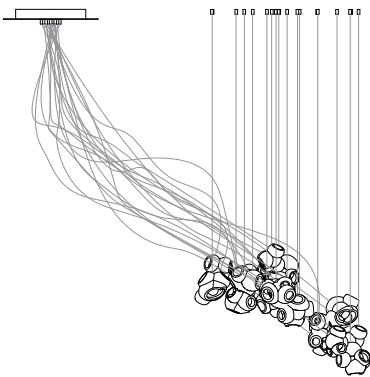

100.19 sculptural cable, non-adjustable length

Adjustable Length

Each pendant comes standard with 3.5m of coaxial cable. Upcharge applies for lengths over 3.5m. Cable length can be adjusted on site. White, black or brushed nickel canopy. 100.1mi & 100.1mo come with polyurethane canopy.