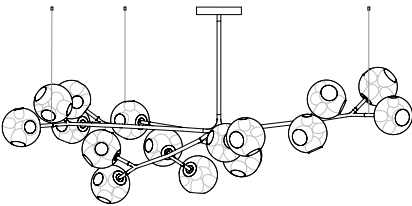

38Va

38V series armature system in black powder coated stainless steel.

LED lamps, power supplies, and pendant anchor kits are included. Dimming type to be specified at time of order.

The fixture can be leveled with white pendant anchor kit (included).

Standard armature comes with 500mm extender (except for 38.33Va.1).
38.33a.1 comes with 750mm extender.

Remote mounted power supplies recommended for ease of long term maintenance. Installation to be done by certified personnel to ensure code compliance.

Recommended retail prices in EURO excluding VAT and brokerage fees.

Shipping costs not included, please refer to your region shipping price list for reference.

EU Patent # 002071019-001

Made in Vancouver, Canada

38.17Va.1 armature with pendant anchor kit

Armature

38.5Va.1	Armature	Five clear pendants, 890mm height, with 500mm extender	€10,250
38.8Va.1	Armature	Eight clear pendants, 850mm height, with 500mm extender	€13,760
38.8Va.2	Armature	Eight clear pendants, 900mm height, with 500mm extender	€13,760
38.9Va.1	Armature	Nine clear pendants, 1085mm height, with 500mm extender	€15,480
38.9Va.2	Armature	Nine clear pendants, 985mm height, with 500mm extender	€15,480
38.11Va.1	Armature	Eleven clear pendants, 1090mm height, with 500mm extender	€18,920
38.11Va.2	Armature	Eleven clear pendants, 970mm height, with 500mm extender	€18,920
38.13Va.1	Armature	Thirteen clear pendants, 985mm height, with 500mm extender	€22,360
38.17Va.1	Armature	Seventeen clear pendants, 1050mm height, with 500mm extender	€29,240
38.20Va.1	Armature	Twenty clear pendants, 1005mm height, with 500mm extender	€34,400
38.23Va.1	Armature	Twenty-three clear pendants, 1272mm height, with 500mm extender	€39,560
38.33a.1	Armature	Thirty-three clear pendants, 1539mm height, with 750mm extender	€56,760

Options

38Va	Additional extender, maximum drop 2.5m	
	- 150mm	+€70
	- 250mm	+€90
	- 500mm	+€130
	- 750mm (includes two additional pendants)	+€2,190
	- 1200mm	+€180