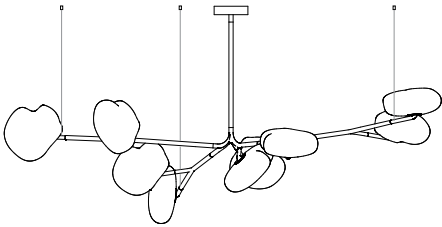

73a

73 series armature system in black powder coated stainless steel.

LED lamps, power supplies, and pendant anchor kits are included. Dimming type to be specified at time of order.

The fixture can be leveled with white pendant anchor kit (included).

Standard armature comes with 500mm extender (except for 73.33a.1).
73.33a.1 comes with 750mm extender.

Remote mounted power supplies recommended for ease of long term maintenance. Installation to be done by certified personnel to ensure code compliance.

Recommended retail prices in EURO excluding VAT and brokerage fees.

Shipping costs not included, please refer to your region shipping price list for reference.

US Patent # D762,323 S
EU Patent # 002633230-0001 - 0003

Made in Vancouver, Canada

73.9a.1 armature with pendant anchor kit

Armature

73.5a.1	Armature	Five clear pendants, 935mm height, with 500mm extender	€9,150
73.8a.1	Armature	Eight clear pendants, 890mm height, with 500mm extender	€12,000
73.8a.2	Armature	Eight clear pendants, 830mm height, with 500mm extender	€12,000
73.9a.1	Armature	Nine clear pendants, 1040mm height, with 500mm extender	€13,500
73.9a.2	Armature	Nine clear pendants, 1025mm height, with 500mm extender	€13,500
73.11a.1	Armature	Eleven clear pendants, 1030mm height, with 500mm extender	€16,500
73.11a.2	Armature	Eleven clear pendants, 1050mm height, with 500mm extender	€16,500
73.13a.1	Armature	Thirteen clear pendants, 1020mm height, with 500mm extender	€19,500
73.17a.1	Armature	Seventeen clear pendants, 960mm height, with 500mm extender	€25,500
73.20a.1	Armature	Twenty clear pendants, 945mm height, with 500mm extender	€30,000
73.23a.1	Armature	Twenty-three clear pendants, 1145mm height, with 500mm extender	€34,500
73.33a.1	Armature	Thirty-three clear pendants, 1558mm height, with 750mm extender	€49,500

Options

73a	Colour pendants (per pendant) - grey 1, grey 2 or grey 3	+€160
	Additional extender, maximum drop 2.5m	
	- 150mm	+€70
	- 250mm	+€90
	- 500mm	+€130
	- 750mm (includes two additional clear pendants)	+€1,750
	- 1200mm	+€180