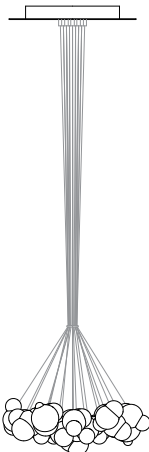

Made in Vancouver, Canada

57.3 cluster, adjustable length.

57.19 cluster, non-adjustable length.

Adjustable Length

Each pendant comes standard with 3m of coaxial cable. Upcharge applies for lengths over 3m. Cable length can be adjusted on site. White, black or brushed nickel canopy included.