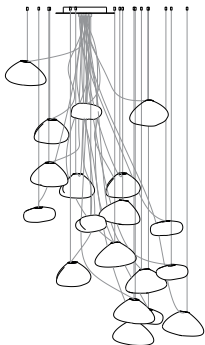

73.19 sculptural cable, non-adjustable length

Adjustable Length

Each pendant comes standard with 3.5m of coaxial cable. Upcharge applies for lengths over 3.5m. Cable length can be adjusted on site. White, black or brushed nickel canopy. 73.1mi & 73.1mo come with polyurethane canopy.