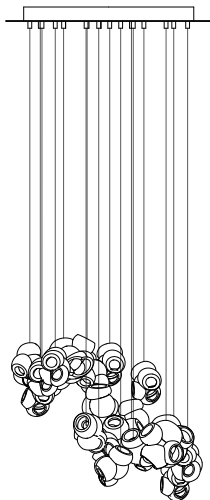

100

100 series uses a coaxial cable suspension system in a random configuration.

LED lamps and power supplies are included. Dimming type to be specified at time of order.

*100.1m/mi/mo require a new build/suspended ceiling with remote mounted power supplies.

Remote mounted power supplies recommended for ease of long term maintenance. Installation to be done by certified personnel to ensure code compliance.

Recommended retail prices in EURO excluding VAT and brokerage fees.

Shipping costs not included, please refer to your region shipping price list for reference.

US Patent Pending
EU Patent # 008526131-0001

Made in Vancouver, Canada

100.20 round random, non-adjustable length

Adjustable Length

Each pendant comes standard with 3m of coaxial cable. Upcharge applies for lengths over 3m. Cable length can be adjusted on site. White, black or brushed nickel canopy. 100.1mi & 100.1mo come with polyurethane canopy.

100.1	Random	Single frosted clear pendant, Ø116mm x 7mm round canopy	€850
100.1 deep	Random	Single frosted clear pendant, Ø116mm x 40mm round canopy	€850
100.1m*	Random	Single frosted clear pendant, Ø30mm round canopy	€850
100.1mi*	Random	Single frosted clear pendant, Ø88mm round canopy	€850
100.1mo*	Random	Single frosted clear pendant, Ø38mm round canopy	€850
100.3	Random	Three frosted clear pendants, Ø152mm round canopy	€2,550
100.5	Random	Five frosted clear pendants, Ø203mm round canopy	€4,250
100.7	Random	Seven frosted clear pendants, Ø203mm round canopy	€5,950

Non-Adjustable Length

Longest and shortest lengths are determined by client, Bocci fabricates all lengths between these measurements. Specified shortest and longest lengths are from the underside of the canopy to the underside of the pendant. There may be variance of ±50mm on specified shortest and longest lengths. Upcharge applies for cable lengths over 3m. White powder coated canopy included.

100.11	Random	Eleven frosted clear pendants, 850 x 284mm rectangular canopy Eleven frosted clear pendants, Ø600mm round canopy Eleven frosted clear pendants, 508 x 508mm square canopy	€10,835
100.16	Random	Sixteen frosted clear pendants, 1100 x 370mm rectangular canopy Sixteen frosted clear pendants, 600 x 600mm square canopy	€15,760
100.20	Random	Twenty frosted clear pendants, 1320 x 300mm rectangular canopy Twenty frosted clear pendants, Ø755mm round canopy	€19,700
100.28	Random	Twenty-eight frosted clear pendants, 1320 x 444mm rectangular canopy Twenty-eight frosted clear pendants, 755 x 755mm square canopy	€27,580

Options

100	Frosted grey pendants (per pendant)	+€160
	100.1 - 100.7 canopy finish - white, black or brushed nickel	Included (please specify)
	Extra coaxial cable lengths (per pendant) - per 3m increment, max. 30m	+€30
	RAL colour canopy - 100.1 - 100.7 (up to 10 pieces, per colour) - 100.11 - 100.28 (per canopy, per colour)	+€1,400

Custom

100	Minimum 9 pendants	See custom price list