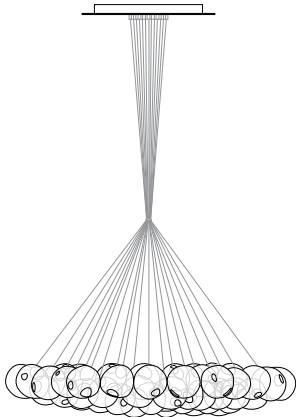

Non-Adjustable Length

Longest and shortest lengths are determined by client, Bocci fabricates all lengths between these measurements. Specified shortest and longest lengths are from the underside of the canopy to the underside of the pendant. There may be variance of ±50mm on specified shortest and longest lengths. Upcharge applies for cable lengths over 3m. White powder coated canopy included.

Made in Vancouver, Canada

28.3 cluster, adjustable length

28.19 cluster, non-adjustable length

Adjustable Length

Each pendant comes standard with 3m of coaxial cable. Upcharge applies for lengths over 3m. Cable length can be adjusted on site. White, black or brushed nickel canopy included.