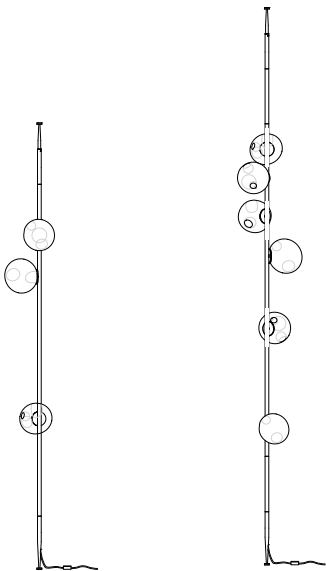

118
Worldwide patents pending.

Made in Vancouver, Canada

28.3 column, 2.4m

28.6 column, 3m

Column

28.3	Column	Three clear pendant pole light, adjustable length - available in S, M, L	€3,600
28.6	Column	Six clear pendant pole light, adjustable length - available in S, M, L	€7,200
38.3V	Column	Three clear pendant pole light, adjustable length - available in S, M, L	€4,500
38.6V	Column	Six clear pendant pole light, adjustable length - available in S, M, L	€9,000
57.3	Column	Three grey or white opaline pendant pole light, adjustable length - available in S, M, L	€3,840
57.6	Column	Six grey or white opaline pendant pole light, adjustable length - available in S, M, L	€7,680
73.3	Column	Three clear pendant pole light, adjustable length - available in S, M, L	€3,840
73.6	Column	Six clear pendant pole light, adjustable length - available in S, M, L	€7,680
84.3 / 84.3V	Column	Three pendant pole light, adjustable length - available in S, M, L	€3,840
84.6 / 84.6V	Column	Six pendant pole light, adjustable length - available in S, M, L	€7,680
118.3	Column	Three clear pendant pole light, adjustable length - available in S, M, L	€4,440