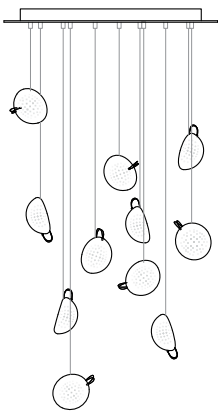

Made in Vancouver, Canada

76.3 random, adjustable length

76.11 rectangle random, non-adjustable length

Adjustable Length

Each pendant comes standard with 3m of coaxial cable. Upcharge applies for lengths over 3m. Cable length can be adjusted on site. White, black or brushed nickel canopy. 76.1mi & 76.1mo come with polyurethane canopy.