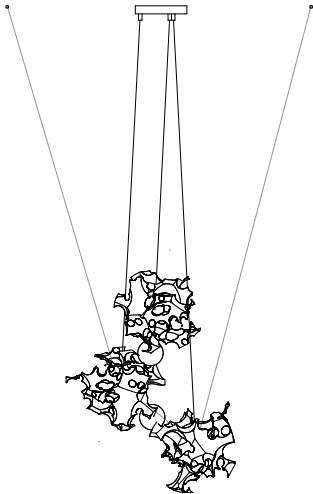

44

44 series uses a coaxial cable suspension system in a random configuration.

Pendant anchor kit included.

LED lamps and power supplies are included. Dimming type to be specified at time of order.

*44.3m require a new build/suspended ceiling with remote mounted power supplies.

Remote mounted power supplies recommended for ease of long term maintenance. Installation to be done by certified personnel to ensure code compliance.

Recommended retail prices in EURO excluding VAT and brokerage fees.

Shipping costs not included, please refer to your region shipping price list for reference.

US Patent # D776,856
EU Patent # 002840975-0001-0003

Made in Vancouver, Canada

44.3 random

Adjustable Length

Each pendant comes standard with 3m of coaxial cable. Upcharge applies for lengths over 3m. Cable length can be adjusted on site. 44.3 available in white, black or brushed nickel canopy. 44.3m, 44.8 and 44.14 available in white canopy.

44.3m*	Random	Three pendants, 2 light sources, Ø60mm x 6.5mm round canopy	€5,340
44.3	Random	Three pendants, 2 light sources, Ø203mm x 32mm round canopy	€5,340
44.8	Random	Eight pendants, 4 light sources, 850 x 284mm rectangular canopy	€15,320
44.14	Random	Fourteen pendants, 9 light sources, 850 x 284mm rectangular canopy	€26,810

Options

44	44.3 canopy finish - white, black or brushed nickel	Included (please specify)
	Extra coaxial cable lengths - 6m - 10.7m	+€30 +€60
	Extra suspension cable length - per 3m increment, max. 20m	+€30
	RAL colour canopy - 44.3 (up to 10 pieces, per colour) - 44.8 - 44.14 (per canopy, per colour)	+€1,400

Custom

44	Commission piece, contact Bocci for details	See custom price list