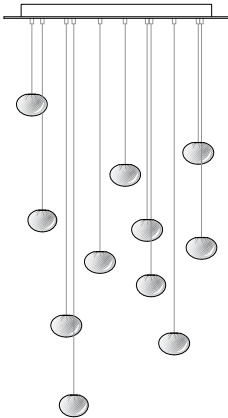

Made in Vancouver, Canada

84.3 random, adjustable length

84.11 rectangle random, non-adjustable length

Adjustable Length

Each pendant comes standard with 3m of coaxial cable. Upcharge applies for lengths over 3m. Cable length can be adjusted on site. White, black or brushed nickel canopy. 84.1mi & 84.1mo come with polyurethane canopy. 84.9 comes with white powder coated canopy.