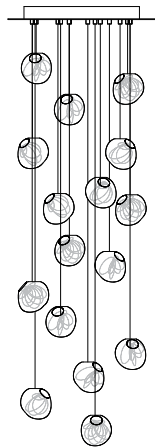

118.3 random, adjustable length

118.16 square square, non-adjustable length

Adjustable Length

Each pendant comes standard with 3m of coaxial cable. Upcharge applies for lengths over 3m. Cable length can be adjusted on site. White, black or brushed nickel canopy. 118.1mi & 118.1mo come with polyurethane canopy. 118.9 comes with white canopy.