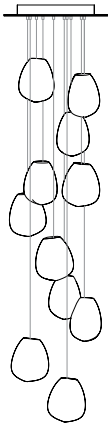

73.11V square random, non-adjustable length

Adjustable Length

Each pendant comes standard with 3m of coaxial cable. Upcharge applies for lengths over 3m. Cable length can be adjusted on site. White, black or brushed nickel canopy. 73.1Vm & 73.1Vmo come with polyurethane canopy.

73.1V	Random	Single clear pendant, Ø116mm x 7mm round canopy	€700
73.1V deep	Random	Single clear pendant, Ø116mm x 40mm round canopy	€700
73.1Vm*	Random	Single clear pendant, Ø30mm round canopy	€700
73.1Vmi*	Random	Single clear pendant, Ø88mm round canopy	€700
73.1Vmo*	Random	Single clear pendant, Ø38mm round canopy	€700
73.3V	Random	Three clear pendants, Ø152mm round canopy	€2,100
73.5V	Random	Five clear pendants, Ø203mm round canopy	€3,500
73.7V	Random	Seven clear pendants, Ø203mm round canopy	€4,900

Non-Adjustable Length

Longest and shortest lengths are determined by client, Bocci fabricates all lengths between these measurements. Specified shortest and longest lengths are from the underside of the canopy to the underside of the pendant. There may be variance of ±50mm on specified shortest and longest lengths. Upcharge applies for cable lengths over 3m. White powder coated canopy included.

73.11V	Random	Eleven clear pendants, 850 x 284mm rectangular canopy Eleven clear pendants, 508 x 508mm square canopy	€9,185
73.16V	Random	Sixteen clear pendants, 1100 x 370mm rectangular canopy Sixteen clear pendants, 600 x 600mm square canopy	€13,360
73.20V	Random	Twenty clear pendants, 1320 x 300mm rectangular canopy	€16,700
73.28V	Random	Twenty-eight clear pendants, 1320 x 444mm rectangular canopy Twenty-eight clear pendants, 755 x 755mm square canopy	€23,380

Options

73V	Lamp - LED	Included
	Colour pendants (per pendant) - grey 1, purple 1, blue 1, opaque white 1, opaque green 1, opaque blue 1	+€160
	73.1V - 73.7V canopy finish - white, black or brushed nickel	Included (please specify)
	Extra coaxial cable lengths (per pendant) - per 3m increment, max. 30m	+€30
	RAL colour canopy - 73.1V - 73.7V (up to 10 pieces, per colour) - 73.11V - 73.28V (per canopy, per colour)	+€1,400

Custom

73V	Minimum 9 pendants	See custom price list