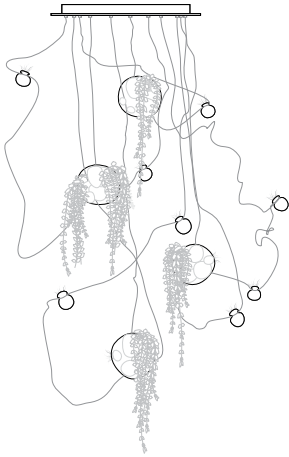

38.11 copper suspension, non-adjustable

Non-Adjustable Length

Longest and shortest lengths are determined by client, Bocci fabricates all lengths between these measurements. Specified shortest and longest lengths are from the underside of the canopy to the underside of the pendant. By default we will add 25% to the total length for the copper suspension to be composed. Upcharge applies for copper suspension lengths over 3m. 10m drop length maximum. 38.3m comes in copper canopy. 38.3 comes in white or black canopy. 38.11 - 38.28 come in white powder coated canopy.