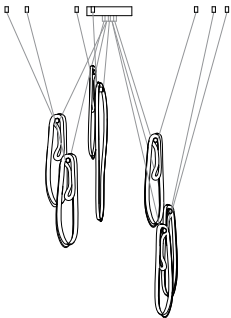

Made in Vancouver, Canada

87.7 cluster column, without anchor kit

87.7 cluster with anchor kit

Adjustable Length

Each pendant comes standard with 3m of coaxial cable. Upcharge applies for lengths over 3m. Cable length can be adjusted on site. White, black or brushed nickel canopy.