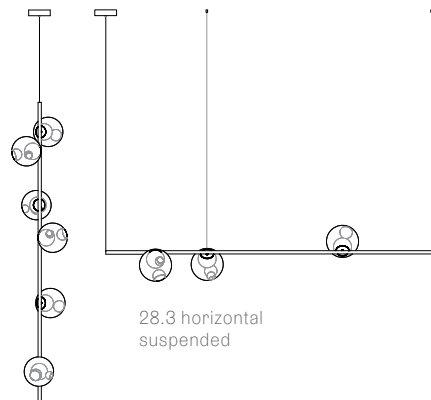

118
Worldwide patents pending.

Made in Vancouver, Canada

28.3 horizontal suspended

28.6 vertical suspended

Suspended

28.3	Suspended - horizontal	Three clear pendants, 0.9m long with Ø116mm round canopy	€3,600
28.3	Suspended - horizontal	Three clear pendants, 1.8m long with Ø116mm round canopy	€3,600
28.6	Suspended - horizontal	Six clear pendants, 1.8m long with Ø116mm round canopy	€7,200
28.6	Suspended - vertical	Six clear pendants, 1.8m long with Ø116mm round canopy	€7,200
38.3V	Suspended - horizontal	Three clear pendants, 0.9m long with Ø116mm round canopy	€4,500
38.3V	Suspended - horizontal	Three clear pendants, 1.8m long with Ø116mm round canopy	€4,500
38.6V	Suspended - horizontal	Six clear pendants, 1.8m long with Ø116mm round canopy	€9,000
57.3	Suspended - horizontal	Three grey or white opaline pendants, 0.9m long with Ø116mm round canopy	€3,840
57.3	Suspended - horizontal	Three grey or white opaline pendants, 1.8m long with Ø116mm round canopy	€3,840
57.6	Suspended - horizontal	Six grey or white opaline pendants, 1.8m long with Ø116mm round canopy	€7,680
73.3	Suspended - horizontal	Three clear pendants, 0.9m long with Ø116mm round canopy	€3,840
73.3	Suspended - horizontal	Three clear pendants, 1.8m long with Ø116mm round canopy	€3,840
73.6	Suspended - horizontal	Six clear pendants, 1.8m long with Ø116mm round canopy	€7,680
84.3 / 84.3V	Suspended - horizontal	Three pendants, 0.9m long with Ø116mm round canopy	€3,840
84.3 / 84.3V	Suspended - horizontal	Three pendants, 1.8m long with Ø116mm round canopy	€3,840
84.6 / 84.6V	Suspended - horizontal	Six pendants, 1.8m long with Ø116mm round canopy	€7,680
118.3	Suspended - horizontal	Three clear pendants, 0.9m long with Ø116mm round canopy	€4,440
118.3	Suspended - horizontal	Three clear pendants, 1.8m long with Ø116mm round canopy	€4,440
118.6	Suspended - horizontal	Six clear pendants, 1.8m long with Ø116mm round canopy	€8,880