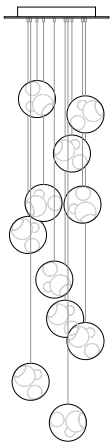

28

28 series uses a coaxial cable suspension system in a random configuration.

LED lamps and power supplies are included. Dimming type to be specified at time of order.

*28.1m/mi/mo require a new build/suspended ceiling with remote mounted power supplies.

Remote mounted power supplies recommended for ease of long term maintenance. Installation to be done by certified personnel to ensure code compliance.

Recommended retail prices in EURO excluding VAT and brokerage fees.

Shipping costs not included, please refer to your region shipping price list for reference.

US Patent # D687,740
EU Patent # 001695834-001 to 004

Made in Vancouver, Canada

28.11 square random, non-adjustable length

Adjustable Length

Each pendant comes standard with 3m of coaxial cable. Upcharge applies for lengths over 3m. Cable length can be adjusted on site. White, black or brushed nickel canopy. 28.1mi & 28.1mo come with polyurethane canopy. 28.9 comes with white canopy.

28.1	Random	Single clear pendant, Ø116mm x 7mm round canopy	€620
28.1 deep	Random	Single clear pendant, Ø116mm x 40mm round canopy	€620
28.1m*	Random	Single clear pendant, Ø30mm round canopy	€620
28.1mi*	Random	Single clear pendant, Ø88mm round canopy	€620
28.1mo*	Random	Single clear pendant, Ø38mm round canopy	€620
28.3	Random	Three clear pendants, Ø152mm round canopy	€1,860
28.5	Random	Five clear pendants, Ø203mm round canopy	€3,100
28.7	Random	Seven clear pendants, Ø203mm round canopy	€4,340
28.9	Linear	Nine clear pendants, 1200 x 224mm rectangular canopy	€6,795

Non-Adjustable Length

Longest and shortest lengths are determined by client, Bocci fabricates all lengths between these measurements. Specified shortest and longest lengths are from the underside of the canopy to the underside of the pendant. There may be variance of ±50mm on specified shortest and longest lengths. Upcharge applies for cable lengths over 3m. White powder coated canopy included.

28.11	Random	Eleven clear pendants, 850 x 284mm rectangular canopy Eleven clear pendants, Ø600mm round canopy Eleven clear pendants, 508 x 508mm square canopy	€8,305
28.16	Random	Sixteen clear pendants, 1100 x 370mm rectangular canopy Sixteen clear pendants, 600 x 600mm square canopy	€12,080
28.20	Random	Twenty clear pendants, 1320 x 300mm rectangular canopy Twenty clear pendants, Ø755mm round canopy	€15,100
28.28	Random	Twenty-eight clear pendants, 1320 x 444mm rectangular canopy Twenty-eight clear pendants, 755 x 755mm square canopy	€21,140

Options

28	Lamp - LED	Included
	Colour pendants (per pendant)	+€280
	28.1 - 28.7 canopy finish - white, black or brushed nickel	Included (please specify)
	Extra coaxial cable lengths (per pendant) - per 3m increment, max. 30m	+€30
	RAL colour canopy - 28.1 - 28.7 (up to 10 pieces, per colour) - 28.9 - 28.28 (per canopy, per colour)	+€1,400

Custom

28	Minimum 9 pendants	See custom price list