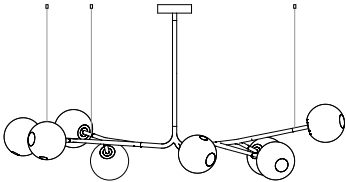

28a

28 series stainless steel armature system in black powder coated stainless steel.

LED lamps, power supplies, and pendant anchor kits are included. Dimming type to be specified at time of order.

The fixture can be leveled with white pendant anchor kit (included).

Standard armature comes with 500mm long extender (except for 28.33a.1).
28.33a.1 comes with 750mm extender.

Remote mounted power supplies recommended for ease of long term maintenance. Installation to be done by certified personnel to ensure code compliance.

Recommended retail prices in EURO excluding VAT and brokerage fees.

Shipping costs not included, please refer to your region shipping price list for reference.

US Patent # D687,740
EU Patent # 001695834-001 to 004

Made in Vancouver, Canada

28.8a.1 armature with pendant anchor kit

Armature

28.5a.1	Armature	Five clear pendants, 875mm height, with 500mm extender	€8,750
28.8a.1	Armature	Eight clear pendants, 835mm height, with 500mm extender	€11,360
28.8a.2	Armature	Eight clear pendants, 885mm height, with 500mm extender	€11,360
28.9a.1	Armature	Nine clear pendants, 1031mm height, with 500mm extender	€12,780
28.9a.2	Armature	Nine clear pendants, 970mm height, with 500mm extender	€12,780
28.11a.1	Armature	Eleven clear pendants, 1031mm height, with 500mm extender	€15,620
28.11a.2	Armature	Eleven clear pendants, 950mm height, with 500mm extender	€15,620
28.13a.1	Armature	Thirteen clear pendants, 960mm height, with 500mm extender	€18,460
28.17a.1	Armature	Seventeen clear pendants, 1067mm height, with 500mm extender	€24,140
28.20a.1	Armature	Twenty clear pendants, 970mm height, with 500mm extender	€28,400
28.23a.1	Armature	Twenty-three clear pendants, 1127mm height, with 500mm extender	€32,660
28.33a.1	Armature	Thirty-three clear pendants, 1558mm height, with 750mm extender	€46,860

Options

28a	Colour pendants (per pendant)	+€280
	Additional extender, maximum drop 2.5m	
	- 150mm	+€70
	- 250mm	+€90
	- 500mm	+€130
	- 750mm (includes two additional clear pendants)	+€1,590
	- 1200mm	+€180