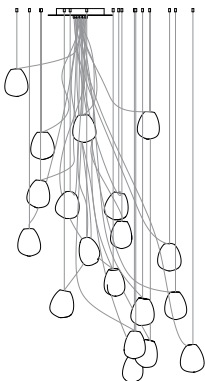

73.19V sculptural cable, non-adjustable length

Adjustable Length

Each pendant comes standard with 3.5m of coaxial cable. Upcharge applies for lengths over 3.5m. Cable length can be adjusted on site. White, black or brushed nickel canopy. 73.1Vm & 73.1Vmo come with polyurethane canopy.