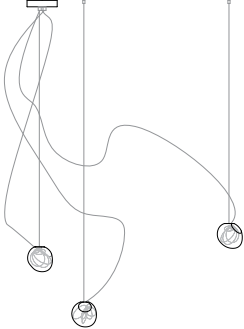

118.3 sculptural cable, adjustable length

118.19 sculptural cable, non-adjustable length

Adjustable Length

Each pendant comes standard with 3.5m of coaxial cable. Upcharge applies for lengths over 3.5m. Cable length can be adjusted on site. White, black or brushed nickel canopy. 118.1mi & 118.1mo come with polyurethane canopy.