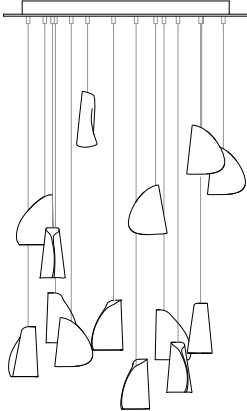

21.3 random, adjustable length

21.14 random rectangle, non-adjustable length

Adjustable Length

Each pendant comes standard with 3m of coaxial cable. Upcharge applies for lengths over 3m. Cable length can be adjusted on site. White, black or brushed nickel canopy. 21.1mi & 21.1mo come with polyurethane canopy.