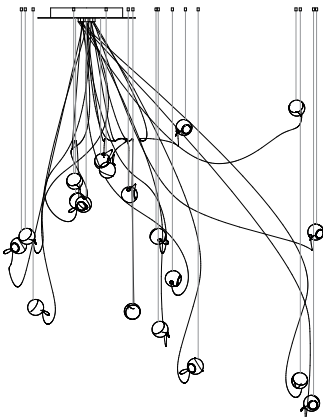

74

74 series uses a flexible coaxial cable suspension system in a cluster configuration.

Pendant anchor kit included.

Lamps and power supplies are included. Dimming type to be specified at time of order.

*74.1m/mi/mo require a new build/suspended ceiling with remote mounted power supplies.

74.13 - 74.37 come with jack ring.

Remote mounted power supplies recommended for ease of long term maintenance. Installation to be done by certified personnel to ensure code compliance.

Recommended retail prices in EURO excluding VAT and brokerage fees.

Shipping costs not included, please refer to your region shipping price list for reference.

Worldwide patents pending.

Made in Vancouver, Canada

74.19 sculptural cable, non-adjustable length

Adjustable Length

Each pendant comes standard with 3.5m of coaxial cable. Upcharge applies for lengths over 3.5m. Cable length can be adjusted on site. White, black or brushed nickel canopy. 74.1mi & 74.1mo come with polyurethane canopy.

74.1	Sculptural cable	Single dark mirror pendant, Ø116mm x 7mm round canopy	€635
74.1 deep	Sculptural cable	Single dark mirror pendant, Ø116mm x 40mm round canopy	€635
74.1m*	Sculptural cable	Single dark mirror pendant, Ø30mm round canopy	€635
74.1mi*	Sculptural cable	Single dark mirror pendant, Ø88mm round canopy	€635
74.1mo*	Sculptural cable	Single dark mirror pendant, Ø38mm round canopy	€635
74.3	Sculptural cable	Three dark mirror pendants, Ø152mm round canopy	€1,905
74.7	Sculptural cable	Seven dark mirror pendants, Ø203mm round canopy	€4,445

Non-Adjustable Length

Longest and shortest lengths are determined by client, Bocci fabricates all lengths between these measurements. Specified shortest and longest lengths are from the underside of the canopy to the underside of the pendant. There may be variance of ±50mm on specified shortest and longest lengths. Upcharge applies for cable lengths over 3.5m. White powder coated canopy and white pendant anchor kit included.

74.13	Sculptural cable	Thirteen dark mirror pendants, Ø400mm round canopy	€10,010
74.19	Sculptural cable	Nineteen dark mirror pendants, Ø501mm round canopy	€14,630
74.37	Sculptural cable	Thirty-seven dark mirror pendants, Ø600mm canopy	€28,490

Options

74	Lamp, LED MR16 - beam angles: 15°, 24°, 36°, 60°	Included (please specify)
74.1 - 74.7	canopy finish - white, black or brushed nickel	Included (please specify)
	Sculptural cable finish - black or nickel	Included (please specify)
	Extra sculptural cable lengths (per pendant) - per 3.5m increment, max. 30m for adjustable length - per 3.5m increment, max. 24m for non-adjustable length	+€30
	Extra suspension cable length (per pendant) - per 3m increment, max. 20m	+€30
	RAL colour canopy - 74.1 - 74.7 (up to 10 pieces, per colour) - 74.13 - 74.37 (per canopy, per colour)	+€1,400

Custom

74	Minimum 9 pendants	See custom price list