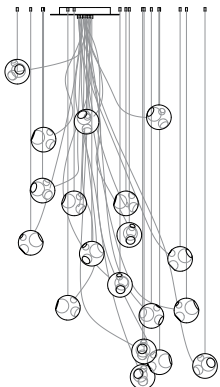

Made in Vancouver, Canada

28.7 sculptural cable, adjustable length

28.19 sculptural cable, non-adjustable length

Adjustable Length

Each pendant comes standard with 3.5m of coaxial cable. Upcharge applies for lengths over 3.5m. Cable length can be adjusted on site. White, black or brushed nickel canopy. 28.1mi & 28.1mo come with polyurethane canopy.