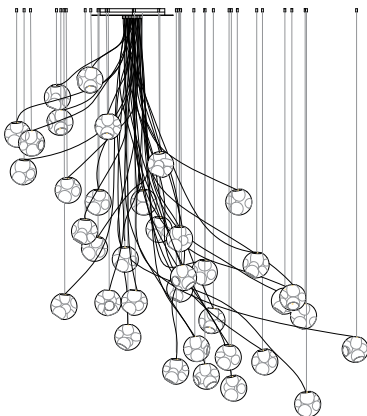

38.7V sculptural cable, adjustable length

38.37V sculptural cable, non-adjustable length

Adjustable Length

Each pendant comes standard with 3.5m of coaxial cable. Upcharge applies for lengths over 3.5m. Cable length can be adjusted on site. White, black or brushed nickel canopy. 38.1Vm & 38.1Vmo come with polyurethane canopy.