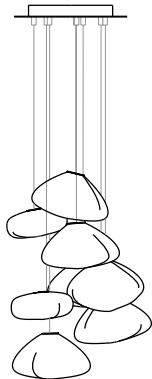

Made in Vancouver, Canada

73.3 random, adjustable length

73.8 round random, non-adjustable length

Adjustable Length

Each pendant comes standard with 3m of coaxial cable. Upcharge applies for lengths over 3m. Cable length can be adjusted on site. White, black or brushed nickel canopy. 73.1mi & 73.1mo come with polyurethane canopy.