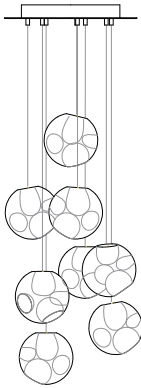

38.11 copper suspension, non-adjustable

Non-Adjustable Length

Longest and shortest lengths are determined by client, Bocci fabricates all lengths between these measurements. Specified shortest and longest lengths are from the underside of the canopy to the underside of the pendant. By default we will add 25% to the total length for the copper suspension to be composed. Upcharge applies for copper suspension lengths over 3m. 10m drop length maximum. 38.3m comes in copper canopy. 38.3 comes in white or black canopy. 38.11 - 38.28 come in white powder coated canopy.

38.3m*	Copper	Single clear pendant with three light sources and two vessels. Three individual Ø60mm round canopies	€3,585
38.3	Copper	Single clear pendant with three light sources and two vessels. Ø152mm round canopy	€3,585
38.11	Copper	One clear pendant with two light sources, three clear pendants with three light sources, and eight vessels. Eleven light sources in total. 850 x 284mm rectangular canopy	€13,145
38.16	Copper	Four clear pendants with three light sources, two clear pendants with two light sources, and twelve vessels. Sixteen light sources in total. 1100 x 370mm rectangular canopy	€19,120
38.28	Copper	Eight clear pendants with three light sources, two clear pendants with two light sources, and twenty vessels. Twenty-eight light sources in total. 1320 x 444mm rectangular canopy	€33,460

38.3V random, adjustable length

38.8V round random, non-adjustable length

Adjustable Length

Each pendant comes standard with 3m of coaxial cable. Upcharge applies for lengths over 3m. Cable length can be adjusted on site. White, black or brushed nickel canopy. 38.1Vm & 38.1Vmo come with polyurethane canopy.