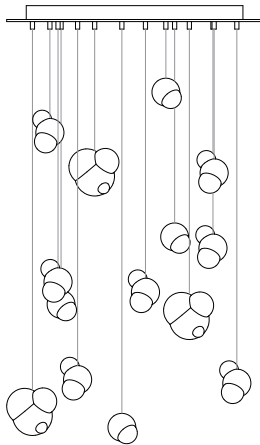

Made in Vancouver, Canada

57.3 random, adjustable length

57.14 rectangle random, non-adjustable length

Adjustable Length

Each pendant comes standard with 3m of coaxial cable. Upcharge applies for lengths over 3m. Cable length can be adjusted on site. White, black or brushed nickel canopy. 57.1mi & 57.1mo come with polyurethane canopy.