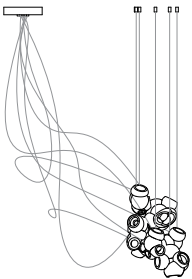

100

100 series uses a flexible coaxial cable suspension system in a cluster configuration.

Pendant anchor kit included.

LED lamps and power supplies are included. Dimming type to be specified at time of order.

*100.1m/mi/mo require a new build/suspended ceiling with remote mounted power supplies.

100.13 - 100.61 come with jack ring.

Remote mounted power supplies recommended for ease of long term maintenance. Installation to be done by certified personnel to ensure code compliance.

Recommended retail prices in EURO excluding VAT and brokerage fees.

Shipping costs not included, please refer to your region shipping price list for reference.

US Patent Pending
EU Patent # 008526131-0001

Made in Vancouver, Canada

100.7 sculptural cable, adjustable length