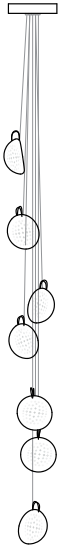

76

76 series uses a coaxial cable suspension system in a cluster configuration.

LED lamps and power supplies are included. Dimming type to be specified at time of order.

Remote mounted power supplies recommended for ease of long term maintenance. Installation to be done by certified personnel to ensure code compliance.

Recommended retail prices in EURO excluding VAT and brokerage fees.

Shipping costs not included, please refer to your region shipping price list for reference.

US Patent # D817,524 S
EU Patent # 002840975-0004-0007

Made in Vancouver, Canada

76.7 cluster column

Adjustable Length

Each pendant comes standard with 3m of coaxial cable. Upcharge applies for lengths over 3m. Cable length can be adjusted on site. White, black or brushed nickel canopy included.

76.3	Cluster Column	Three pendants, Ø152mm round canopy	€2,100
76.7	Cluster Column	Seven pendants, Ø203mm round canopy	€4,900

Non-Adjustable Length

Longest and shortest lengths are determined by client, Bocci fabricates all lengths between these measurements. Specified shortest and longest lengths are from the underside of the canopy to the bottom of the pendant. There may be variance of ±50mm on specified shortest and longest lengths. Upcharge applies for cable lengths over 3m. White powder coated canopy included.

76.13	Cluster Column	Thirteen pendants, Ø400mm round canopy	€10,855
76.19	Cluster Column	Nineteen pendants, Ø501mm round canopy	€15,865
76.37	Cluster Column	Thirty-seven pendants, Ø600mm canopy	€30,895
76.61	Cluster Column	Sixty-one pendants, Ø707mm round canopy	€50,935

Options

76	76.3 & 76.7 canopy finish - white, black or brushed nickel	Included (please specify)
	Extra coaxial cable lengths (per pendant) - per 3m increment, max. 30m	+€30
	RAL colour canopy - 76.3 - 76.7 (up to 10 pieces, per colour) - 76.13 - 76.61 (per canopy, per colour)	+€1,400

Custom

76	Minimum 9 pendants	See custom price list