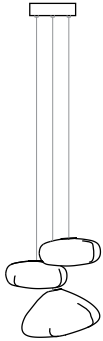

73

73 series uses a coaxial cable suspension system in a random configuration.

LED lamps and power supplies are included. Dimming type to be specified at time of order.

*73.1m/mi/mo require a new build/suspended ceiling with remote mounted power supplies.

Remote mounted power supplies recommended for ease of long term maintenance. Installation to be done by certified personnel to ensure code compliance.

Recommended retail prices in EURO excluding VAT and brokerage fees.

Shipping costs not included, please refer to your region shipping price list for reference.

US Patent # D762,323 S
EU Patent # 002633230-0001 - 0003

Made in Vancouver, Canada

73.3 random, adjustable length