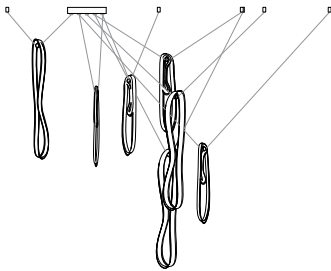

87.7 random with anchor kit

Adjustable Length

Each pendant comes standard with 3m of coaxial cable. Upcharge applies for lengths over 3m. Cable length can be adjusted on site. White, black or brushed nickel canopy.