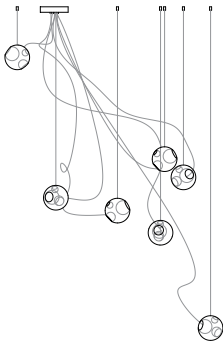

28

28 series uses a flexible coaxial cable suspension system in a cluster configuration.

Pendant anchor kit included.

LED lamps and power supplies are included. Dimming type to be specified at time of order.

*28.1m/mi/mo require a new build/suspended ceiling with remote mounted power supplies.

28.13 - 28.61 come with jack ring.

Remote mounted power supplies recommended for ease of long term maintenance. Installation to be done by certified personnel to ensure code compliance.

Recommended retail prices in EURO excluding VAT and brokerage fees.

Shipping costs not included, please refer to your region shipping price list for reference.

US Patent # D687,740
EU Patent # 001695834-001 to 004

Made in Vancouver, Canada

28.7 sculptural cable, adjustable length