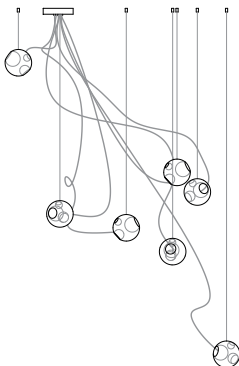

28c

28 series uses a copper suspension system in a cluster configuration.

Pendant anchor kit not included.

LED lamps and power supplies are included. Dimming type to be specified at time of order.

*28.1mc requires a new build/suspended ceiling with remote mounted power supplies.

Remote mounted power supplies recommended for ease of long term maintenance. Installation to be done by certified personnel to ensure code compliance.

Recommended retail prices in EURO excluding VAT and brokerage fees.

Shipping costs not included, please refer to your region shipping price list for reference.

US Patent # D687,740
EU Patent # 001695834-001 to 004

Made in Vancouver, Canada

28.7c copper suspension with anchor kit

Non-Adjustable Length

Longest and shortest lengths are determined by client, Bocci fabricates all lengths between these measurements. Specified shortest and longest lengths are from the underside of the canopy to the bottom of the pendant. There may be variance of ±50mm on specified shortest and longest lengths. Upcharge applies for cable lengths over 3m. 28.1c - 28.7c available in white or black canopy. 28.13c - 28.61c come in white powder coated canopy.

28.1c	Copper	Single clear pendant, Ø116mm x 7mm round canopy	€1,030
28.1c deep	Copper	Single clear pendant, Ø116mm x 40mm round canopy	€1,030
28.1mc*	Copper	Single clear pendant, Ø60mm round copper canopy	€1,030
28.3c	Copper	Three clear pendants, Ø152mm round canopy	€3,090
28.7c	Copper	Seven clear pendants, Ø203mm round canopy	€7,210
28.13c	Copper	Thirteen clear pendants, Ø400mm round canopy	€13,390
28.19c	Copper	Nineteen clear pendants, Ø501mm round canopy	€19,570
28.37c	Copper	Thirty-seven clear pendants, Ø600mm canopy	€38,110
28.61c	Copper	Sixty-one clear pendants, Ø707mm round canopy	€62,830

Options

28	Lamp - LED	Included (please specify)
	Colour pendants (per pendant)	+€280
	28.1c - 28.7c canopy finish - white or black	Included (please specify)
	Extra copper suspension lengths (per pendant) - per 3m increment, max. 9.9m	+€75
	Pendant anchor kit - white (per set)	+€135
	RAL colour canopy - 28.1 - 28.7 (up to 10 pieces, per colour) - 28.13 - 28.61 (per canopy, per colour)	+€1,400

Custom

28	Minimum 9 pendants	See custom price list