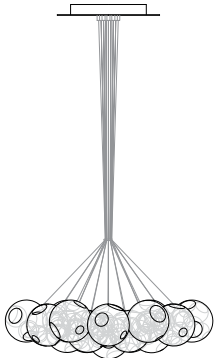

38.3V cluster, adjustable length

38.19V cluster, non-adjustable length

Adjustable Length

Each pendant comes standard with 3m of coaxial cable. Upcharge applies for lengths over 3m. Cable length can be adjusted on site. White, black or brushed nickel canopy included.