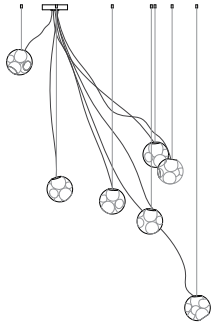

38V

38V series uses a flexible coaxial cable suspension system in a cluster configuration.

Pendant anchor kit included.

LED lamps and power supplies are included. Dimming type to be specified at time of order.

*38.1Vm/mi/mo require a new build/suspended ceiling with remote mounted power supplies.

38.13V - 38.61V come with jack ring.

Remote mounted power supplies recommended for ease of long term maintenance. Installation to be done by certified personnel to ensure code compliance.

Recommended retail prices in EURO excluding VAT and brokerage fees.

Shipping costs not included, please refer to your region shipping price list for reference.

EU Patent # 002071019-001

Made in Vancouver, Canada

38.7V sculptural cable, adjustable length