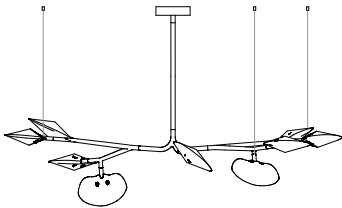

16a

16 series armature system in black powder coated stainless steel.

LED lamps, power supplies, and pendant anchor kits are included. Dimming type to be specified at time of order.

The fixture can be leveled with white pendant anchor kit (included).

Standard armature comes with 500mm extender (except for 16.33a.1).
16.33a.1 comes with 750mm extender.

Remote mounted power supplies recommended for ease of long term maintenance. Installation to be done by certified personnel to ensure code compliance.

Recommended retail prices in EURO excluding VAT and brokerage fees.

Shipping costs not included, please refer to your region shipping price list for reference.

US patent # D754,911
EU patent #002672774 - 0001 to 0012

Made in Vancouver, Canada

16.9a.2 armature with pendant anchor kit

Armature

16.5a.1	Armature	Five pendants, 845mm height, with 500mm extender	€9,900
16.8a.1	Armature	Eight pendants, 780mm height, with 500mm extender	€13,200
16.8a.2	Armature	Eight pendants, 840mm height, with 500mm extender	€13,200
16.9a.1	Armature	Nine pendants, 1017mm height, with 500mm extender	€14,850
16.9a.2	Armature	Nine pendants, 935mm height, with 500mm extender	€14,850
16.11a.1	Armature	Eleven pendants, 1017mm height, with 500mm extender	€18,150
16.11a.2	Armature	Eleven pendants, 910mm height, with 500mm extender	€18,150
16.13a.1	Armature	Thirteen pendants, 910mm height, with 500mm extender	€21,450
16.17a.1	Armature	Seventeen pendants, 1052mm height, with 500mm extender	€28,050
16.20a.1	Armature	Twenty pendants, 950mm height, with 500mm extender	€33,000
16.23a.1	Armature	Twenty-three pendants, 1107mm height, with 500mm extender	€37,950
16.33a.1	Armature	Thirty-three pendants, 1543mm height, with 750mm extender	€54,450

Options

16a	Colour pendants (per pendant) - grey 1, grey 2, white 1 or white 2	Included (please specify)
	Additional extender, maximum drop for all fixtures 2.5m	
	- 150mm	+€70
	- 250mm	+€90
	- 500mm	+€130
	- 750mm (includes two additional pendants)	+€2,050
	- 1200mm	+€180