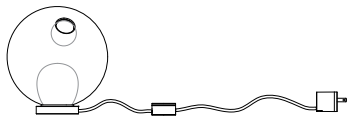

Table Light

The table light comes with an integral dimming system housed within a sleek brass cylinder. The black fabric cord is semi-rigid and may be sculpted to add form.

LED lamps and power cord are included.
Dimmable with built-in dial control.

Recommended retail prices in EURO excluding VAT and brokerage fees.

Shipping costs not included, please refer to your region shipping price list for reference.

28
US Patent # D687,740
EU Patent # 001695834-001 to 004

38V
EU Patent # 002071019-001

44
US Patent # D776,856
EU Patent # 002840975-0001-0003

57
US Patent # D796 732
EU Patent # 002268581-0001 to 0006

73
US Patent # D762,323 S
EU Patent # 002633230-0001 - 0003

84/84V
US Patent Pending
EU Patent # 003611144-0001 to 0004

100
US Patent Pending
EU Patent # 008526131-0001

118
Worldwide patents pending

Made in Vancouver, Canada

28 table light

Table Light

28t	Table light	Single clear pendant, Ø75mm base	€496
	Table light	Single colour pendant, Ø75mm base	€720
38Vt	Table light	Single clear pendant, Ø75mm base	€736
44t	Table light	Single aluminum pendant, Ø75mm base	€890
57t	Table light	Single grey or white opaline pendant, Ø75mm base	€560
	Table light	Single light or dark mirror pendant, Ø75mm base	€688
73t	Table light	Single clear pendant, Ø75mm base	€560
	Table light	Single grey pendant, Ø75mm base - grey 1, grey 2, grey 3	€688
84t	Table light	Single white pendant, Ø75mm base	€560
84Vt	Table light	Single white pendant, Ø75mm base	€560
100t	Table light	Single frosted clear pendant, Ø75mm base	€680
	Table light	Single frosted grey pendant, Ø75mm base	€808
118t	Table light	Single white pendant, Ø75mm base	€720

Options

Plug types	Included
- Type A, 110V	(please specify)
- Type C, 230V	
- Type G, 230V	
- Type I - 230V