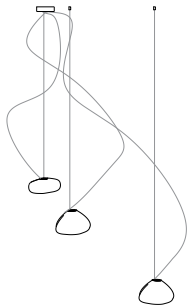

73

73 series uses a flexible coaxial cable suspension system in a cluster configuration.

Pendant anchor kit included.

LED lamps and power supplies are included. Dimming type to be specified at time of order.

*73.1m/mi/mo require a new build/suspended ceiling with remote mounted power supplies.

73.13 - 73.61 come with jack ring.

Remote mounted power supplies recommended for ease of long term maintenance. Installation to be done by certified personnel to ensure code compliance.

Recommended retail prices in EURO excluding VAT and brokerage fees.

Shipping costs not included, please refer to your region shipping price list for reference.

US Patent # D762,323 S
EU Patent # 002633230-0001 - 0003

Made in Vancouver, Canada

73.3 sculptural cable, adjustable length