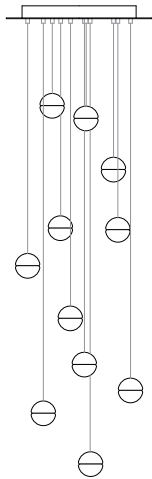

14.11 round random, non-adjustable length

Adjustable Length

Each pendant comes standard with 3m of coaxial cable. Upcharge applies for lengths over 3m. Cable length can be adjusted on site. White, black or brushed nickel canopy. 14.1mi & 14.1mo come with polyurethane canopy.